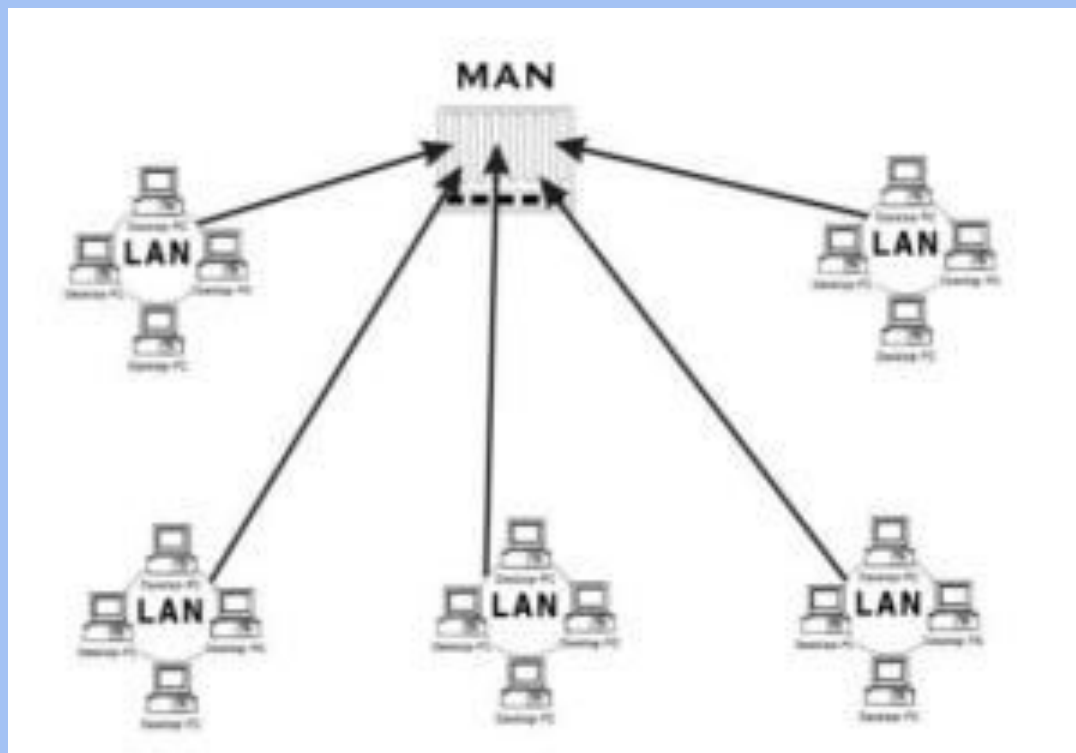

MAN (Metropolitan Area Network)

Elementrix Classes

MAN (Metropolitan Area Network)

- ❑ A Metropolitan Area Network (MAN) is a network that spans a geographic area larger than a LAN but smaller than a WAN. It typically covers a city, town, or a large campus.
- ❑ MANs aim to connect multiple LANs within a metropolitan area, providing high-speed connectivity between them and facilitating shared resources and services.

Characteristics of MANs:

- ❑ **Geographic Scope:** Covers a broader area than LANs, but not as vast as WANs.
- ❑ **Ownership:** MANs are often owned and operated by a single entity, such as a city, municipality, or service provider.

- ❑ **Data Transfer Speeds:** MANs offer lower speeds than LANs but faster than most WAN connections.
- ❑ **Technologies:** MANs can use various technologies, including fiber optics, leased lines, WiMAX, and microwave links for connectivity.